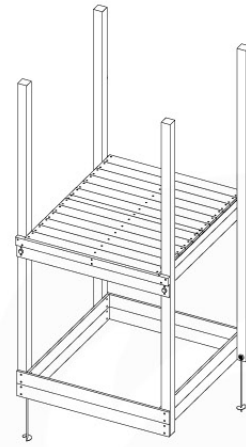

SlideFP 120 x Ladder - P30 FPL125 - 30-11-2020 - v1.0

10-1

10-2

10-3

10-4

11 Swing Frame / Climb Frame

12

+

12

1-Swing frame / 2-Swing frame
457_101
457_102

+

12

1-Climb frame / 2-Climb frame
457_105
457_106

12 Ground Anchors

GA05

Parts:
Hardware Package Tower →

Ground Anchors 120 - P02 - 27-11-2020 - v1

12-1

12-2

40 L / 80 kg

24h

13 Accessories

AC01

	PartNo	PartName	QTY.
Hardware Pack	001_406	Stealth Screw 8x45	1
	002_041	Dome head screw 4.5 x 20 mm	3
	002_042	Dome head screw 3.5 x 13mm	4
	002_219	Gap Point Screw T25 - 5x30	2
	022_84x	bpc cover	1
Other	022_300	Steering Wheel	1
	022_800	Rail P/T 105	1
	022_910	Sandpad	1
	103_901	Logo ID Plate	1
	104_107	Tool Set Climbing Units	1
	120_024	Tower Flag	1
	122_302	Telescope	1