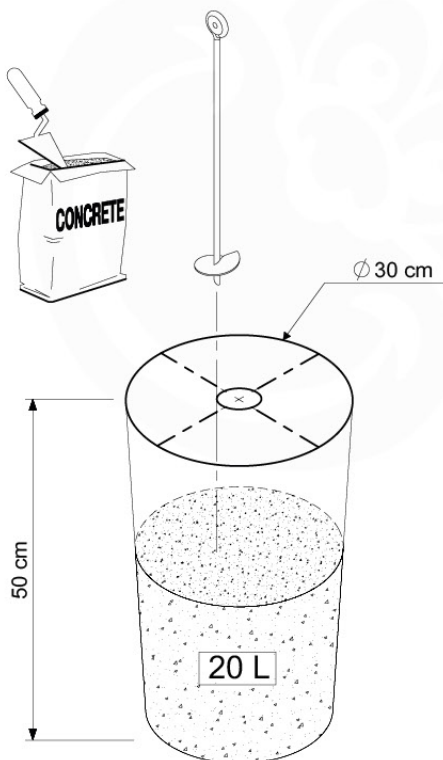

03 Playground Foundation

FD05

03-1

Foundation Plan - P07 - 27-11-2020 - v3

03-2

Foundation Plan - P06 - 27-11-2020 - v3