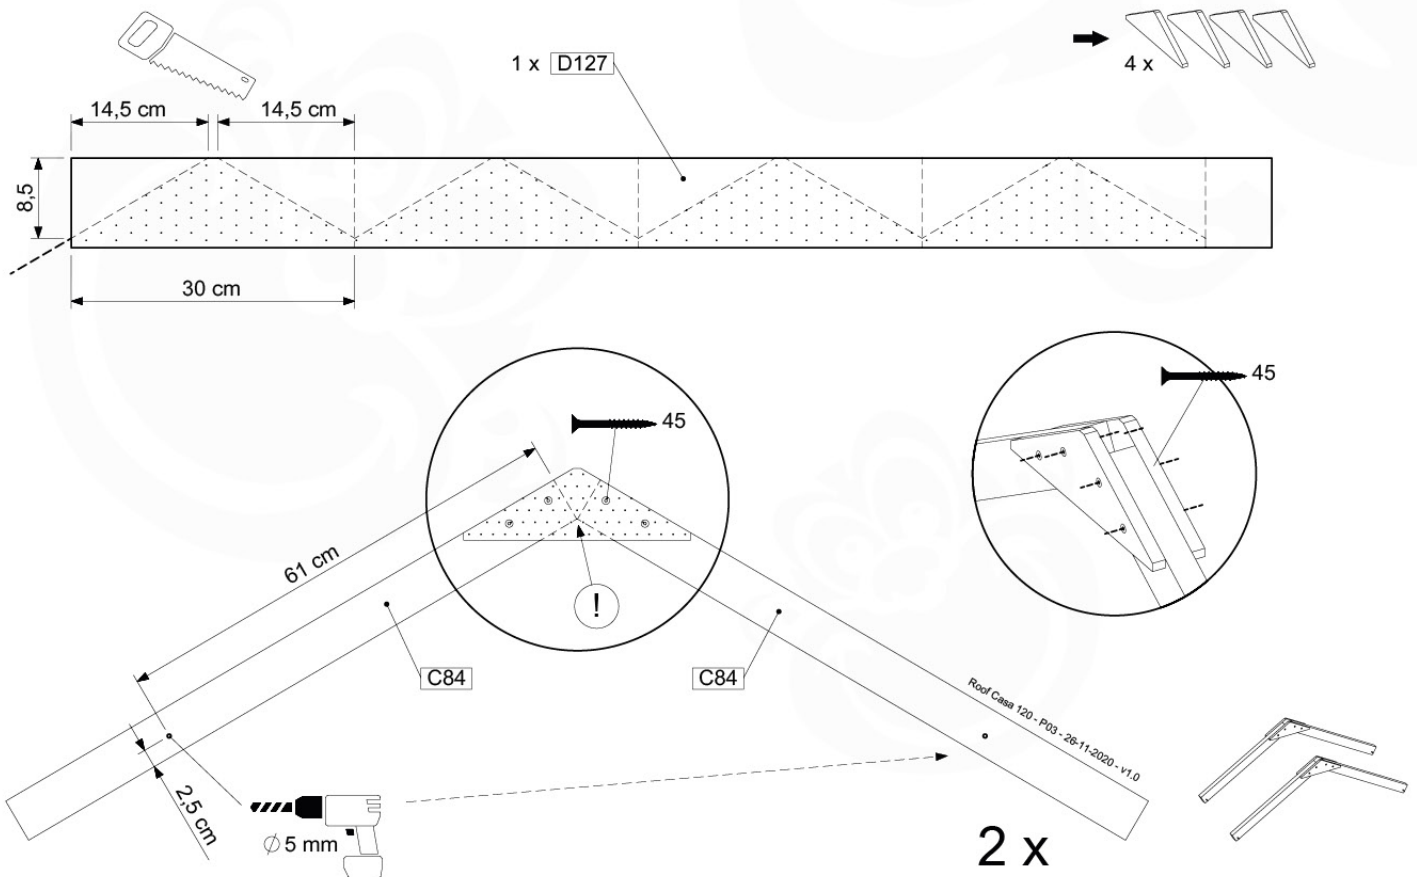

07 Roof Casa

RF09

	PartNo	PartName	QTY.
Hardware Pack	001_417	Stealth Screw 8x80	4
	002_220	Gap Point Screw T25 - 5x45	96
	002_223	Gap Point Screw T25 - 5x80	8
Timber	C84	Beam 840 mm	4
	D127	Board 1270 mm	19-23

Roof Casa 120 - P102 - 26-11-2020 - v1.0

07-1