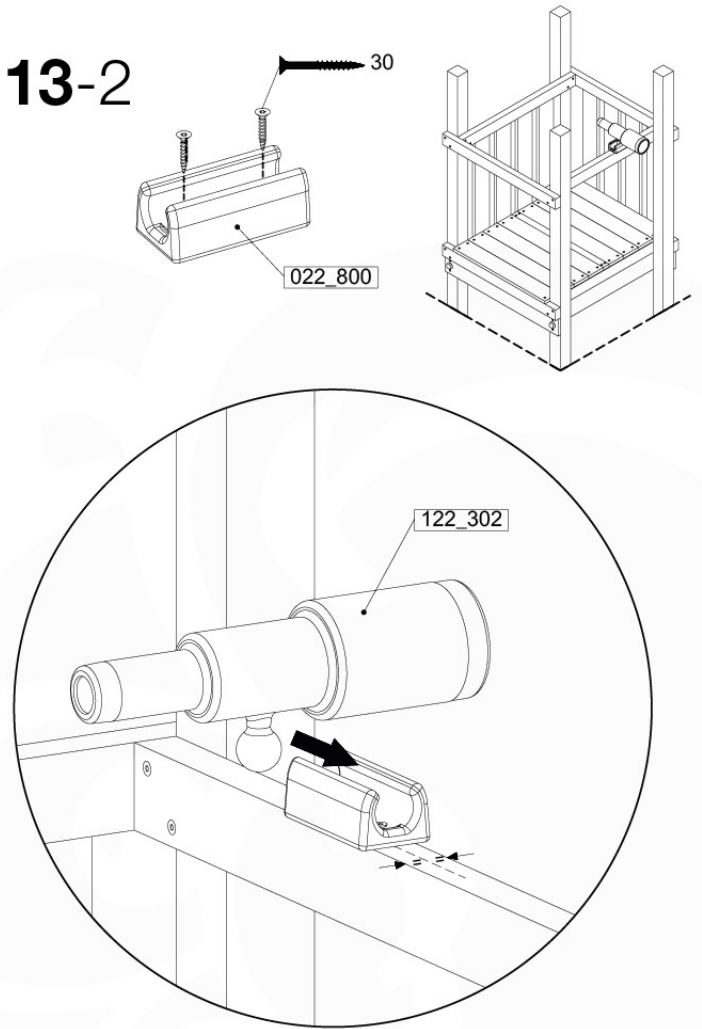

13-2

Accessory set - P03 - 18-11-2020 - v3