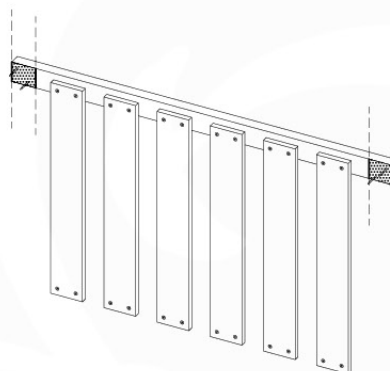

04 Base Tower

BT11

	PartNo	PartName	QTY.
Hardware Pack	001_406	Stealth Screw 8x45	10
	002_220	Gap Point Screw T25 - 5x45	118
	002_223	Gap Point Screw T25 - 5x80	20
Other	007_001	Ground-anchor	2
Hardware Pack	022_31x	bpc-base version 3	8
	022_84x	bpc cover	8
Timber	A240	Post 70x70 L2400	4
	C114	Beam 1140 mm	5
	D100	Board 1000 mm	11-14
	D114	Board 1140 mm	12

Base Tower NL - P06 - BT11 - 30-11-2020 - v3.0

04-1

04-2

04-3

04-4

05 Balustrade (1x)

BL03

	PartNo	PartName	QTY.
Hardware Pack	002_220	Gap Point Screw T25 - 5x45	24
	002_223	Gap Point Screw T25 - 5x80	4
Timber	C114	Beam 1140 mm	1
	D65	Board 650 mm	6