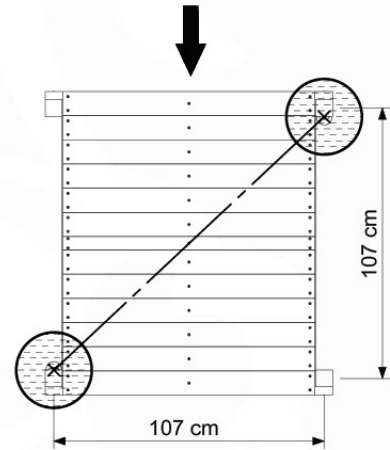

12 Ground Anchors

GA05

Parts:
Hardware Package Tower →