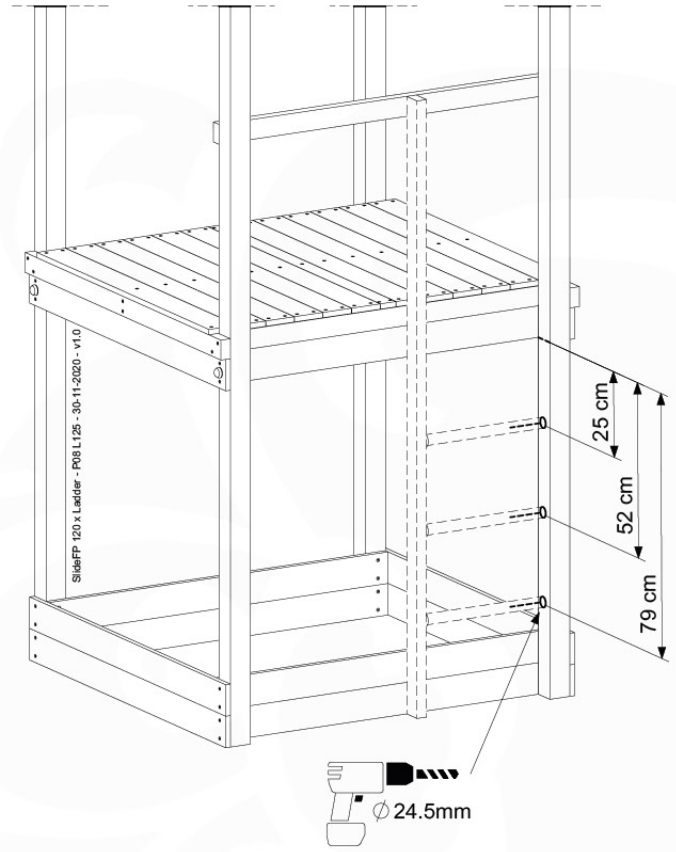

SlideFP 120 x Ladder - P30 FPL125 - 30-11-2020 - v1.0

10-1

10-2

10-3

10-4

11 Swing Frame / Climb Frame

12

+