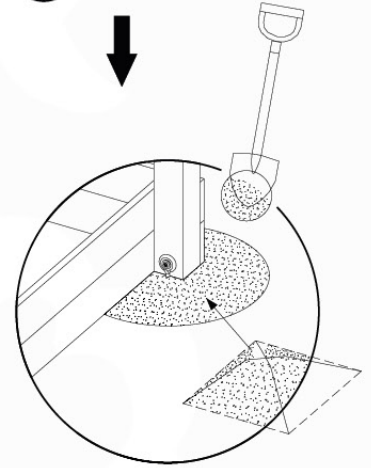

12

1-Swing frame / 2-Swing frame
457_101
457_102

+

12

1-Climb frame / 2-Climb frame
457_105
457_106

12 Ground Anchors

GA05

Parts:
Hardware Package Tower →

Ground Anchors 120 - P02 - 27-11-2020 - v1

12-1

12-2

40 L / 80 kg

24h

13 Accessories

AC01

	PartNo	PartName	QTY.
Hardware Pack	001_406	Stealth Screw 8x45	1
	002_041	Dome head screw 4.5 x 20 mm	3
	002_042	Dome head screw 3.5 x 13mm	4
	002_219	Gap Point Screw T25 - 5x30	2
	022_84x	bpc cover	1
Other	022_300	Steering Wheel	1
	022_800	Rail P/T 105	1
	022_910	Sandpad	1
	103_901	Logo ID Plate	1
	104_107	Tool Set Climbing Units	1
	120_024	Tower Flag	1
	122_302	Telescope	1