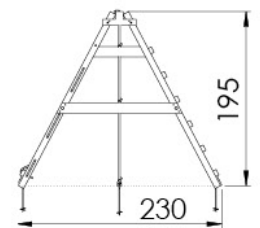

Part 2

Assembly

Climb Frames

Instructions

1-Position Frame 200 857_105

2-Position Frame 200 857_106

EN 71-1,-2,-3,-8.5,-9

Jungle Gym[®]
BACKYARD PLAYGROUNDS