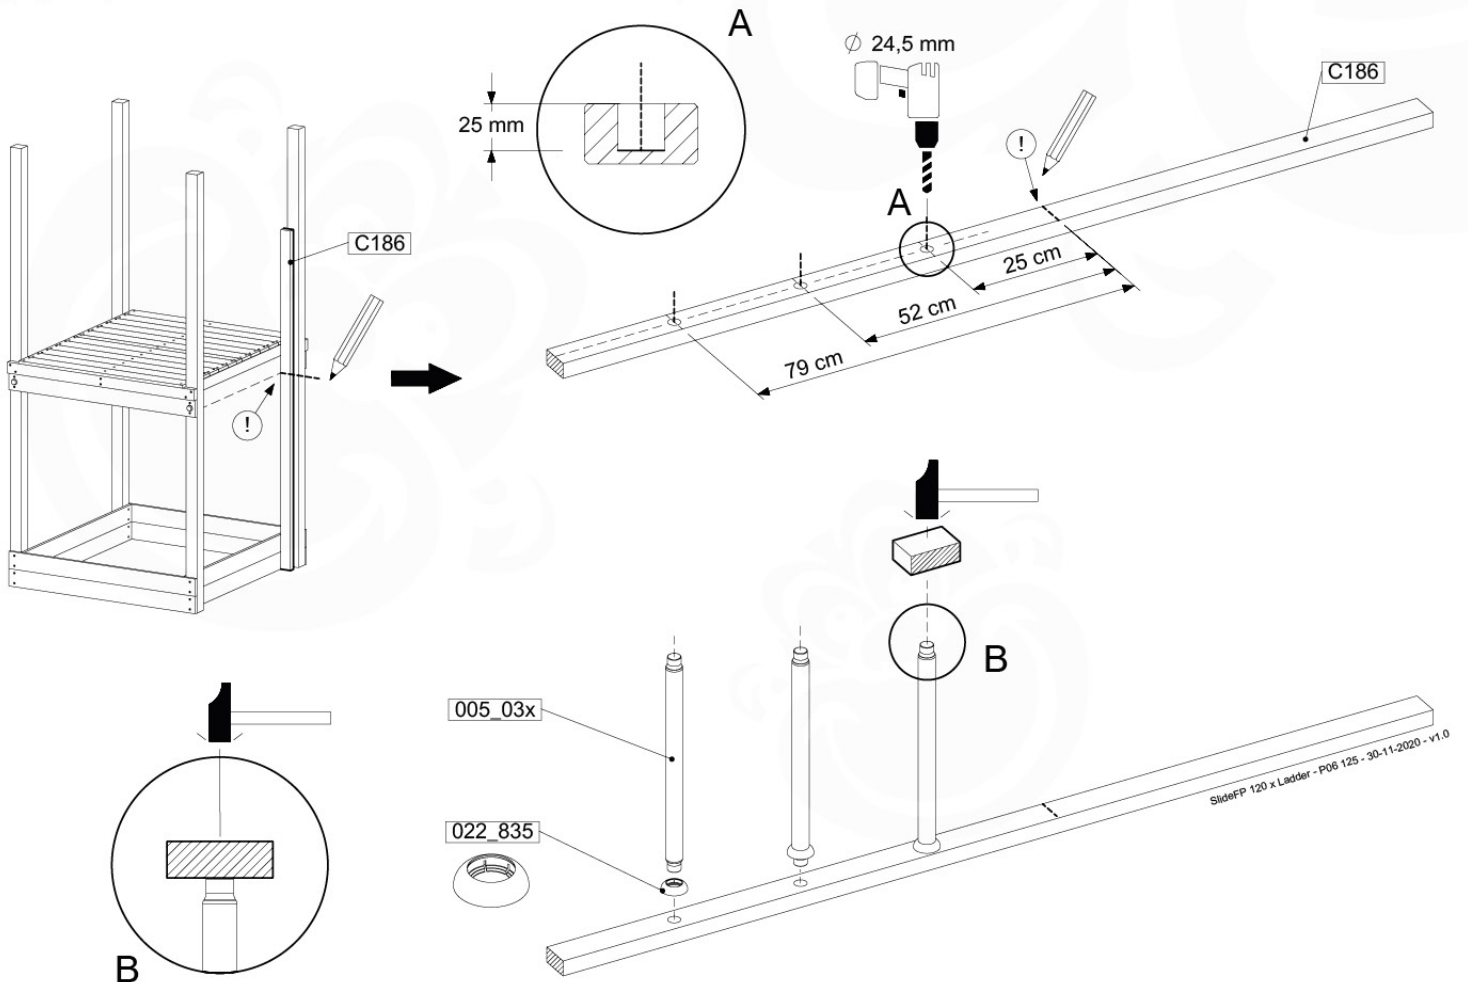

10 Firemans Pole & Ladder

FP13

	PartNo	PartName	QTY.
Hardware Pack(s)	001_103	M8 Washer Head Screw 40mm	2
	002_220	Gap Point Screw T25 - 5x45	10
	002_223	Gap Point Screw T25 - 5x80	8
	003_010	M8 spring lock washer	2
	003_040	M8 Washer	2
	004_052	M8 Drive-in Nut 30mm	2
	004_054	M8 Drive-in Nut 45mm	2
	005_03x	Ladder Rung Y/B/G/R	3
	022_31x	bpc-base version 3	2
	022_84x	bpc cover	2
	022_835	Rung Cap	6
Other	102_915	Fireman's Pole	1
	120_102	Handgrip set (complete 2x)	1
Timber	C114	Beam 1140 mm	1
	C186	Beam 1860 mm	1

10-1