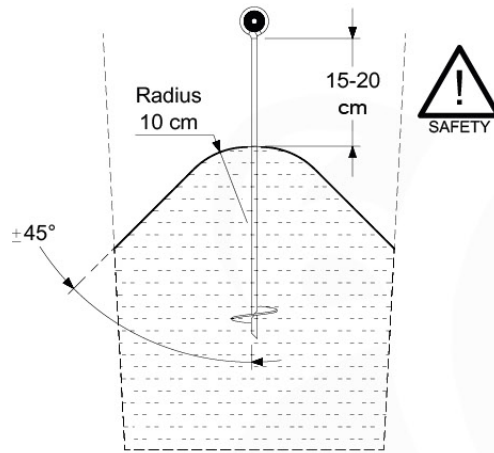

Ground Anchors 120 - P02 - 27-11-2020 - v1

12-1

12-2

40 L / 80 kg

24h

13 Accessories

AC01

	PartNo	PartName	QTY.
Hardware Pack	001_406	Stealth Screw 8x45	1
	002_041	Dome head screw 4.5 x 20 mm	3
	002_042	Dome head screw 3.5 x 13mm	4
	002_219	Gap Point Screw T25 - 5x30	2
	022_84x	bpc cover	1
Other	022_300	Steering Wheel	1
	022_800	Rail P/T 105	1
	022_910	Sandpad	1
	103_901	Logo ID Plate	1
	104_107	Tool Set Climbing Units	1
	120_024	Tower Flag	1
	122_302	Telescope	1