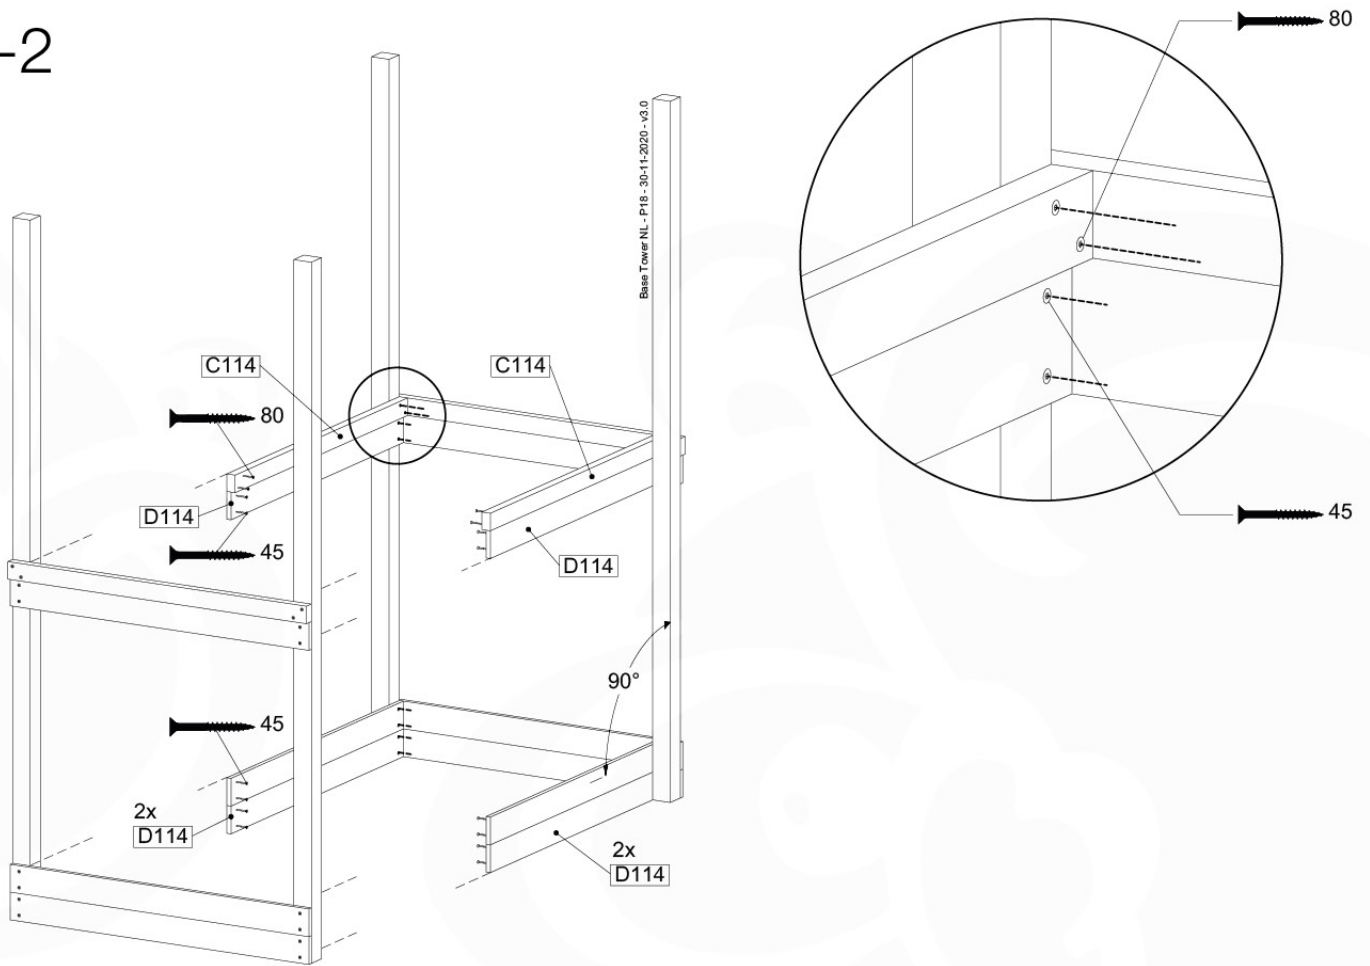

04 Base Tower

BT11

	PartNo	PartName	QTY.
Hardware Pack	001_406	Stealth Screw 8x45	10
	002_220	Gap Point Screw T25 - 5x45	118
	002_223	Gap Point Screw T25 - 5x80	20
Other	007_001	Ground-anchor	2
Hardware Pack	022_31x	bpc-base version 3	8
	022_84x	bpc cover	8
Timber	A240	Post 70x70 L2400	4
	C114	Beam 1140 mm	5
	D100	Board 1000 mm	11-14
	D114	Board 1140 mm	12

Base Tower NL - P06 - BT11 - 30-11-2020 - v3.0

04-1

04-2

04-3

04-4

05 Balustrade (1x)

BL03

	PartNo	PartName	QTY.
Hardware Pack	002_220	Gap Point Screw T25 - 5x45	24
	002_223	Gap Point Screw T25 - 5x80	4
Timber	C114	Beam 1140 mm	1
	D65	Board 650 mm	6