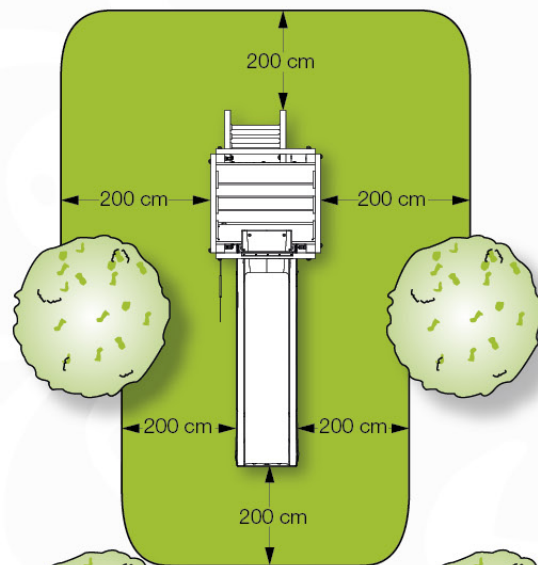

02 Safe Playground

02-1

02-2

02-3

02-4

02-5