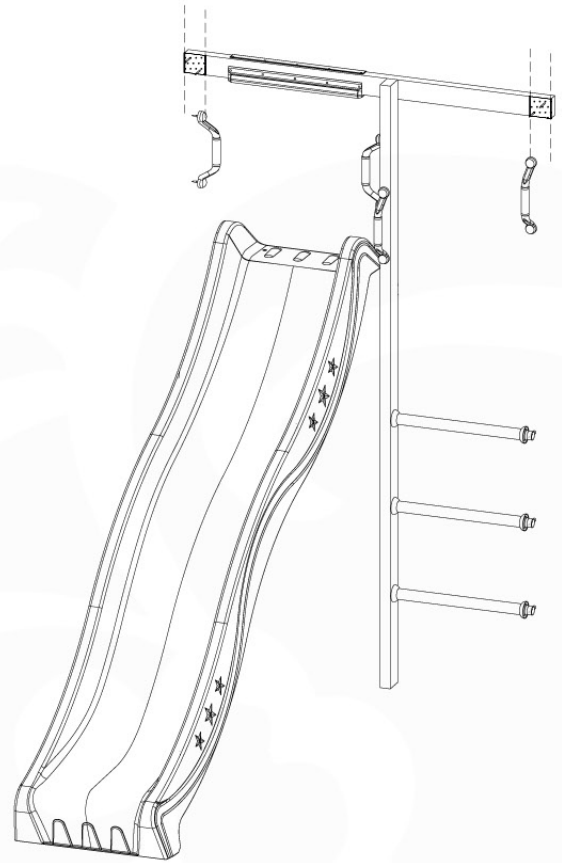

09 Slide & Ladder

SL14

	PartNo	PartName	QTY.
Hardware Pack	000_101	Nail Pan Head	10
	002_220	Gap Point Screw T25 - 5x45	10
	002_223	Gap Point Screw T25 - 5x80	8
	002_308	Gap Point Screw T25 - 5x20	2
Other	005_03x	Ladder Rung Y/B/G/R	3
	022_835	Rung Cap	6
	120_102	Handgrip set (complete 2x)	2
	123_200	Bumperpad	1
	324_xxx	Wavy Star Slide XL 2200 mm	1
Timber	C114	Beam 1140 mm	1
	C186	Beam 1860 mm	1