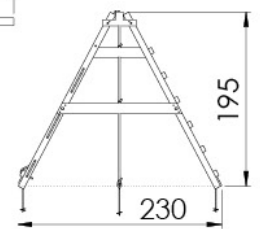

Part 2

Assembly

Climb Frames

Instructions

1-Position Frame 200 857_105

2-Position Frame 200 857_106

EN 71-1,-2,-3,-8.5,-9

Jungle Gym[®]
BACKYARD PLAYGROUNDS