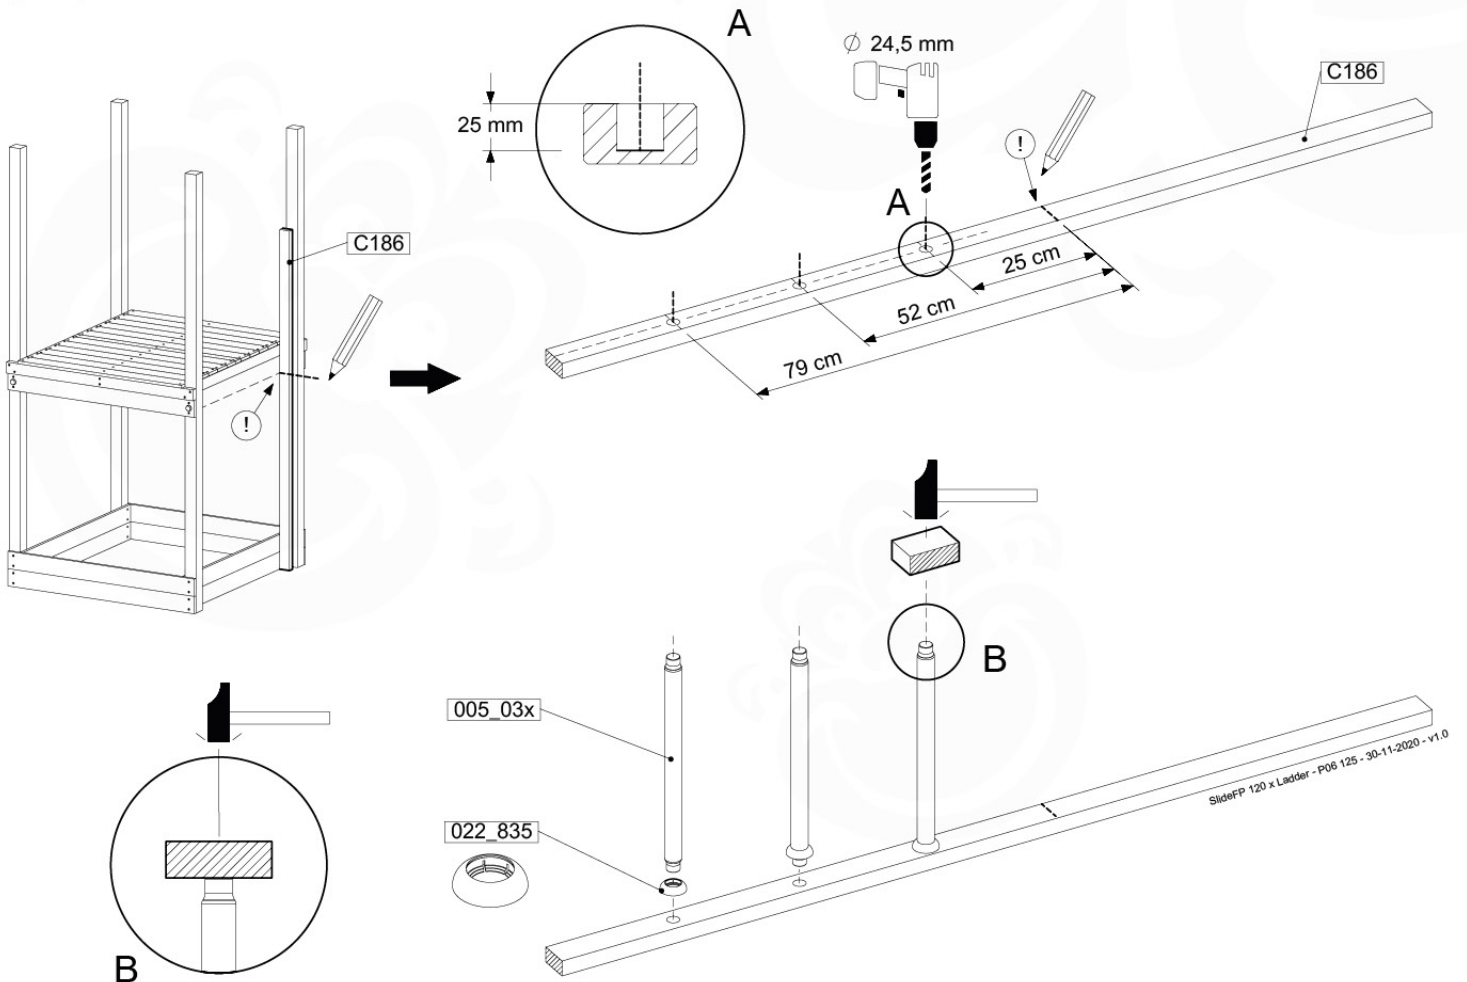

09-1

SlideFP 120 x Ladder - P06 L25 - 30-11-2020 - v1.0