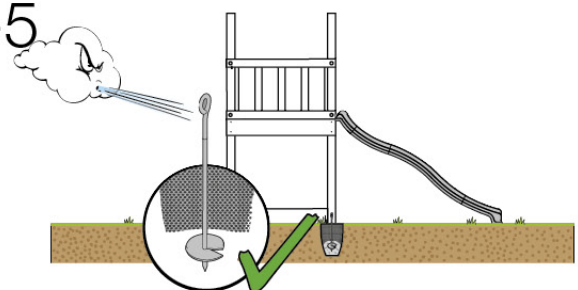

02 Safe Playground

02-1

02-2

02-3

02-4

02-5