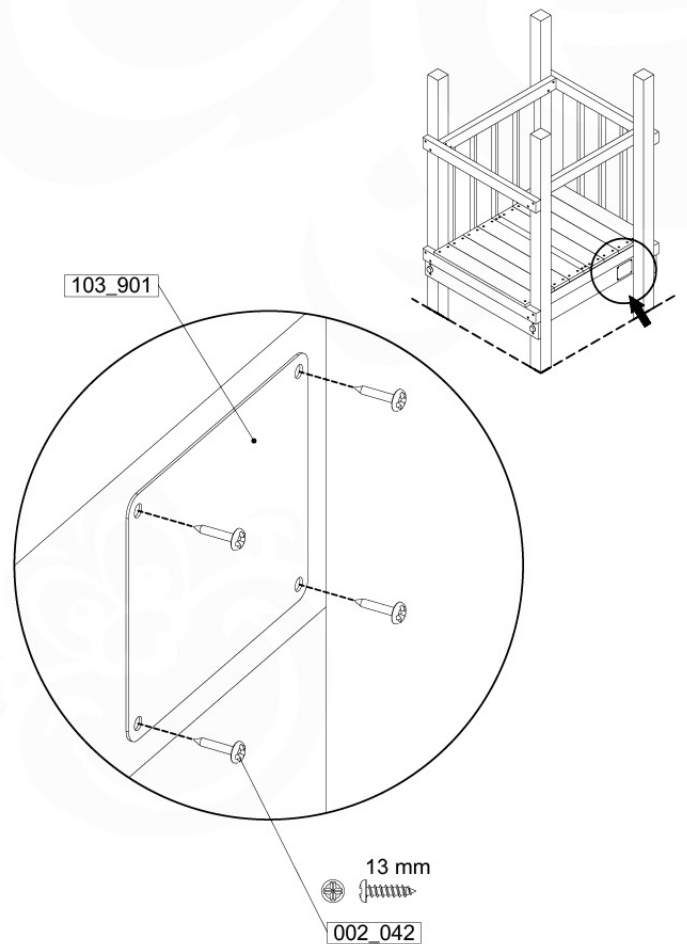

13-4

Accessory set - P04 - 18-11-2020 - v3