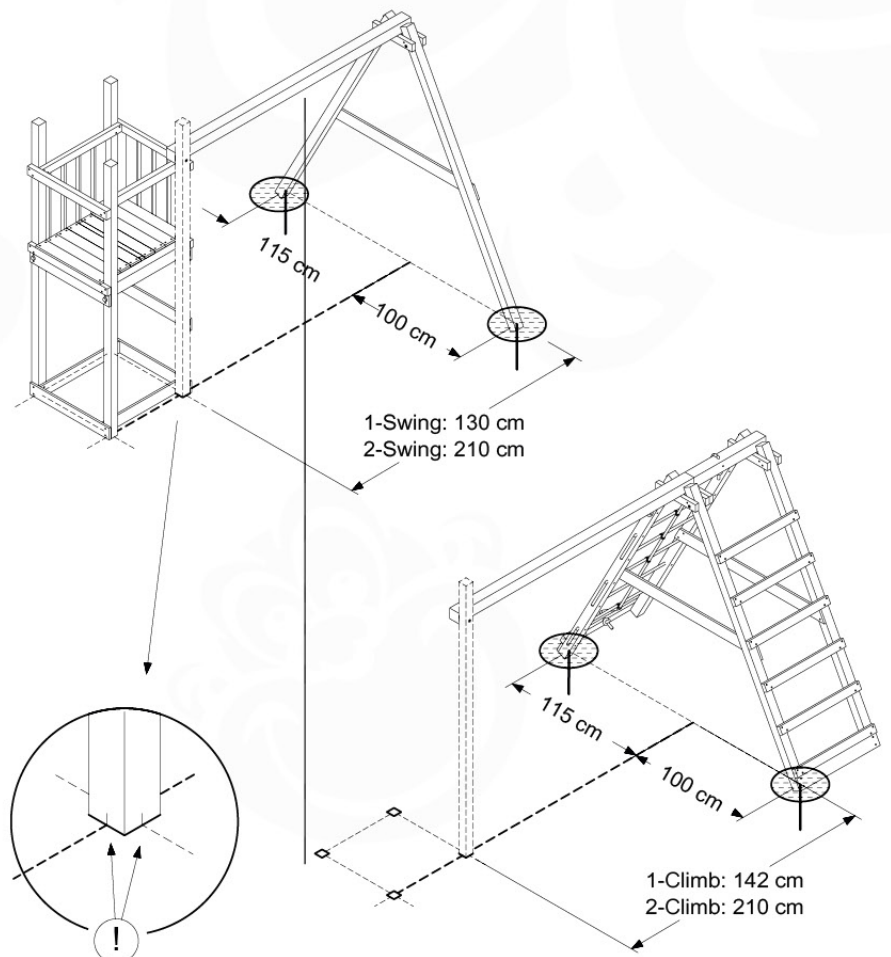

04 Base Tower

BT11

	PartNo	PartName	QTY.
Hardware Pack	001_406	Stealth Screw 8x45	10
	002_220	Gap Point Screw T25 - 5x45	118
	002_223	Gap Point Screw T25 - 5x80	20
Other	007_001	Ground-anchor	2
Hardware Pack	022_31x	bpc-base version 3	8
	022_84x	bpc cover	8
Timber	A240	Post 70x70 L2400	4
	C114	Beam 1140 mm	5
	D100	Board 1000 mm	11-14
	D114	Board 1140 mm	12