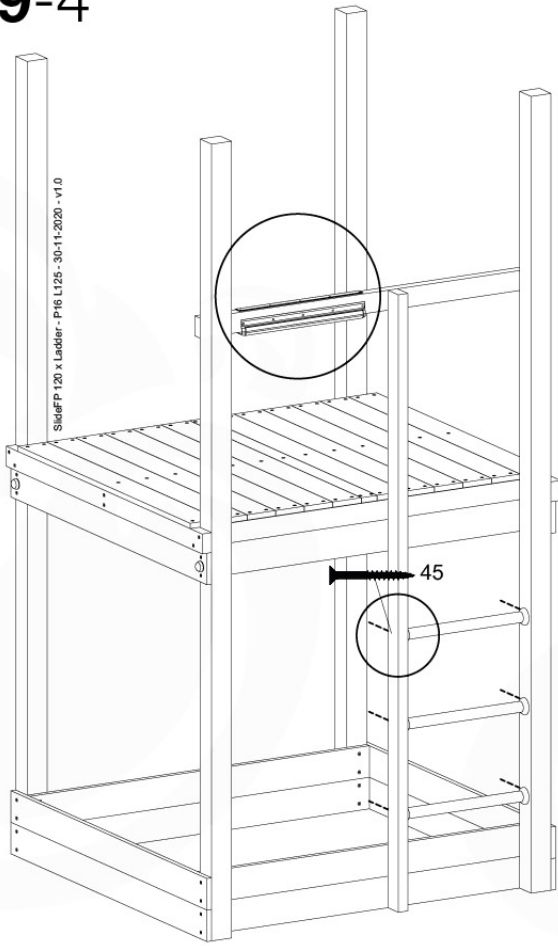

Fireman's Pole

201_275

09 Slide & Ladder

SL14

	PartNo	PartName	QTY.
Hardware Pack	000_101	Nail Pan Head	10
	002_220	Gap Point Screw T25 - 5x45	10
	002_223	Gap Point Screw T25 - 5x80	8
	002_308	Gap Point Screw T25 - 5x20	2
Other	005_03x	Ladder Rung Y/B/G/R	3
	022_835	Rung Cap	6
	120_102	Handgrip set (complete 2x)	2
	123_200	Bumperpad	1
	324_xxx	Wavy Star Slide XL 2200 mm	1
Timber	C114	Beam 1140 mm	1
	C186	Beam 1860 mm	1

SlideFP 120 x Ladder - P02 L125 - 30-11-2020 - v1.0

09-1

SlideFP 120 x Ladder - P06 L25 - 30-11-2020 - v1.0

09-2

09-3

09-4

09-5

09-6