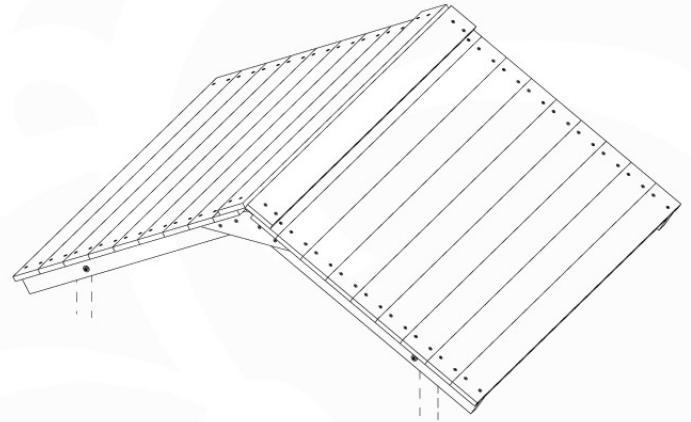

Balustrade 120 - P03 T - 30-11-2020 - v1.0

06-1

Balustrade 120 - P05 T - 30-11-2020 - v1.0

07 Roof Casa

RF09

	PartNo	PartName	QTY.
Hardware Pack	001_417	Stealth Screw 8x80	4
	002_220	Gap Point Screw T25 - 5x45	96
	002_223	Gap Point Screw T25 - 5x80	8
Timber	C84	Beam 840 mm	4
	D127	Board 1270 mm	19-23