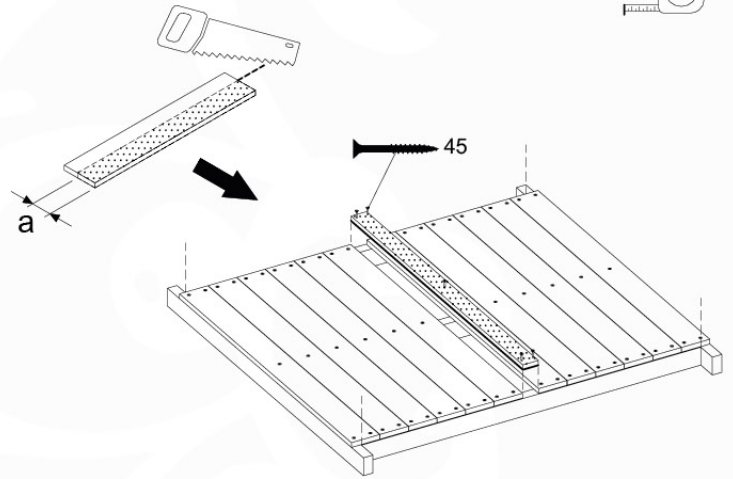

04 Base Tower

BT11

	PartNo	PartName	QTY.
Hardware Pack	001_406	Stealth Screw 8x45	10
	002_220	Gap Point Screw T25 - 5x45	118
	002_223	Gap Point Screw T25 - 5x80	20
Other	007_001	Ground-anchor	2
Hardware Pack	022_31x	bpc-base version 3	8
	022_84x	bpc cover	8
Timber	A240	Post 70x70 L2400	4
	C114	Beam 1140 mm	5
	D100	Board 1000 mm	11-14
	D114	Board 1140 mm	12

Base Tower NL - P06 - BT11 - 30-11-2020 - v3.0

04-1

04-2

04-3

04-4

05 Balustrade (1x)

BL03

	PartNo	PartName	QTY.
Hardware Pack	002_220	Gap Point Screw T25 - 5x45	24
	002_223	Gap Point Screw T25 - 5x80	4
Timber	C114	Beam 1140 mm	1
	D65	Board 650 mm	6