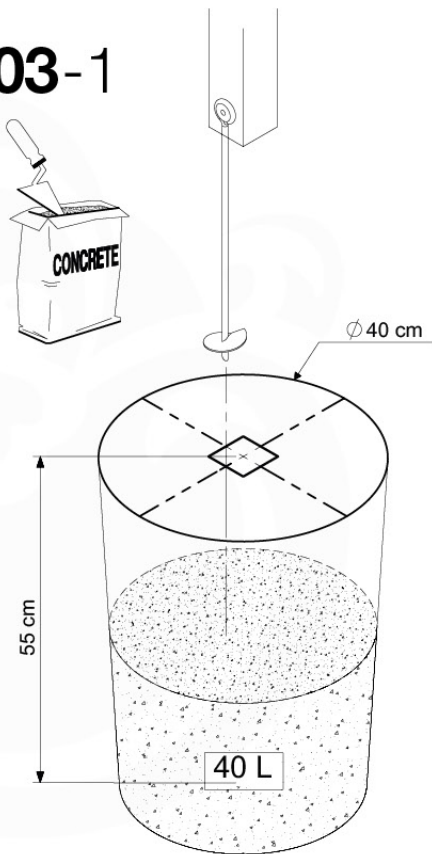

03 Playground Foundation

FD05

03-1