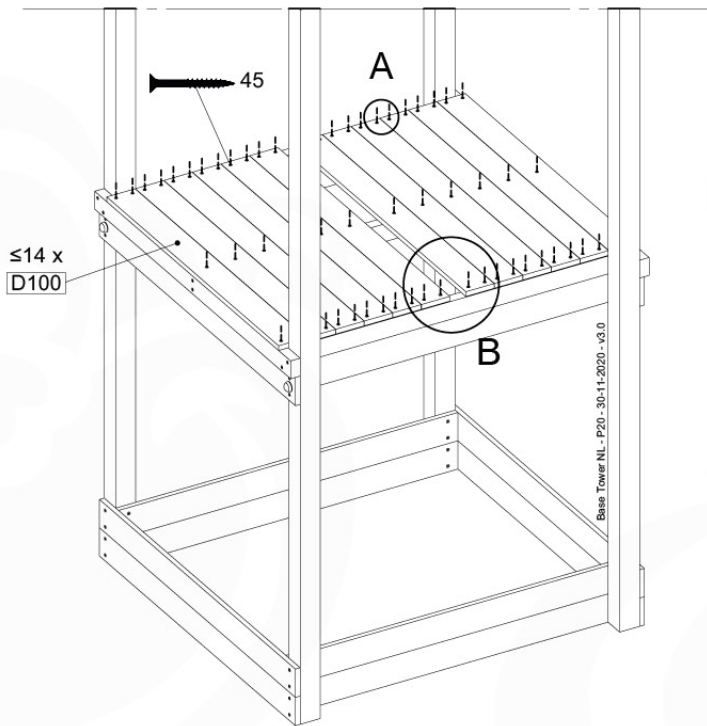

04 Base Tower

BT11

	PartNo	PartName	QTY.
Hardware Pack	001_406	Stealth Screw 8x45	10
	002_220	Gap Point Screw T25 - 5x45	118
	002_223	Gap Point Screw T25 - 5x80	20
Other	007_001	Ground-anchor	2
Hardware Pack	022_31x	bpc-base version 3	8
	022_84x	bpc cover	8
Timber	A240	Post 70x70 L2400	4
	C114	Beam 1140 mm	5
	D100	Board 1000 mm	11-14
	D114	Board 1140 mm	12

Base Tower NL - P06 - BT11 - 30-11-2020 - v3.0

04-1

04-2

04-3

04-4

05 Balustrade (1x)

BL03

	PartNo	PartName	QTY.
Hardware Pack	002_220	Gap Point Screw T25 - 5x45	24
	002_223	Gap Point Screw T25 - 5x80	4
Timber	C114	Beam 1140 mm	1
	D65	Board 650 mm	6