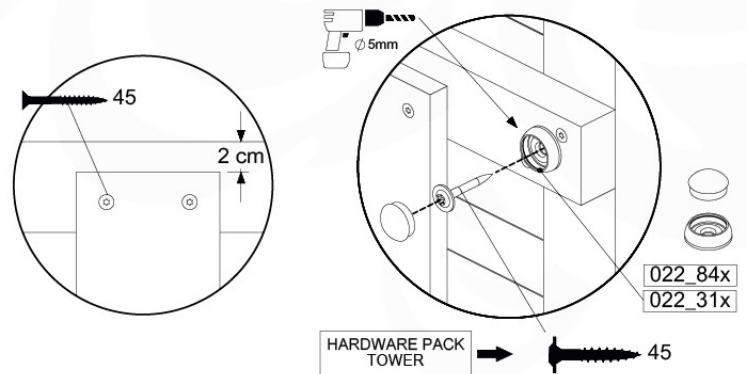

06-1

Balustrade 120 - P05 T - 30-11-2020 - v1.0