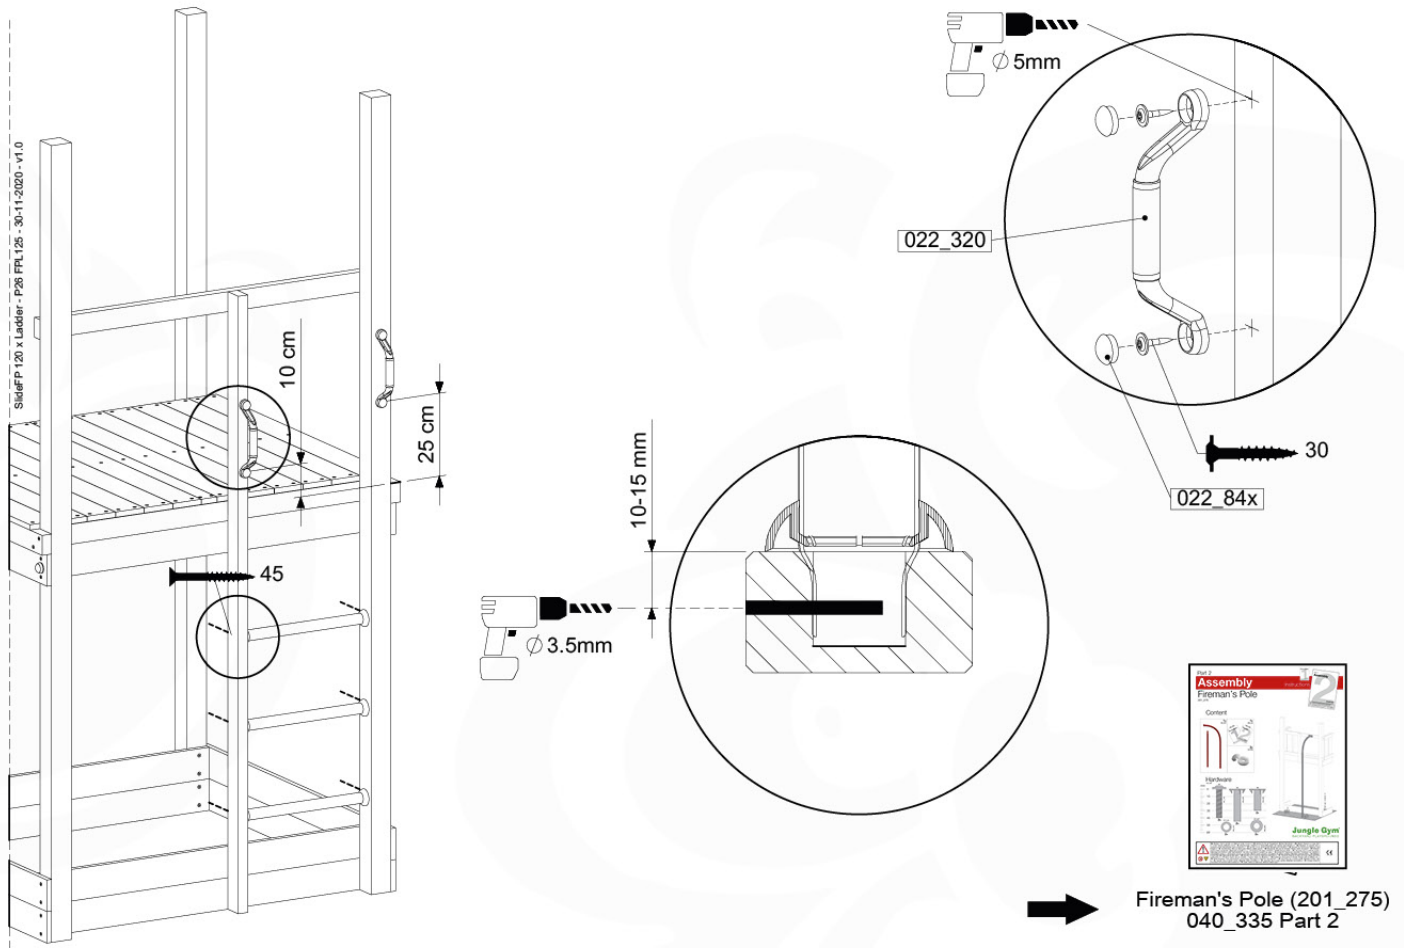

SlideFP 120 x Ladder - P30 FPL125 - 30-11-2020 - v1.0

10-1

10-2

10-3

10-4

11 Swing Frame / Climb Frame

12

+