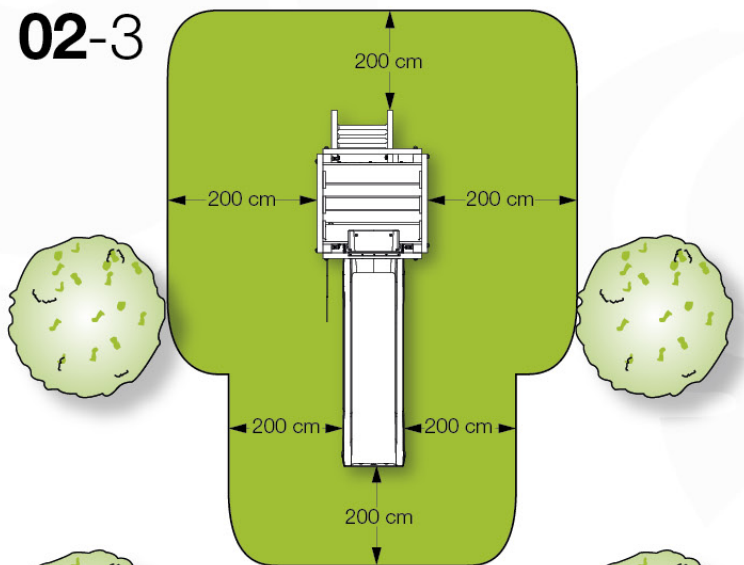

02 Safe Playground

02-1

02-2

02-3

02-4

02-5