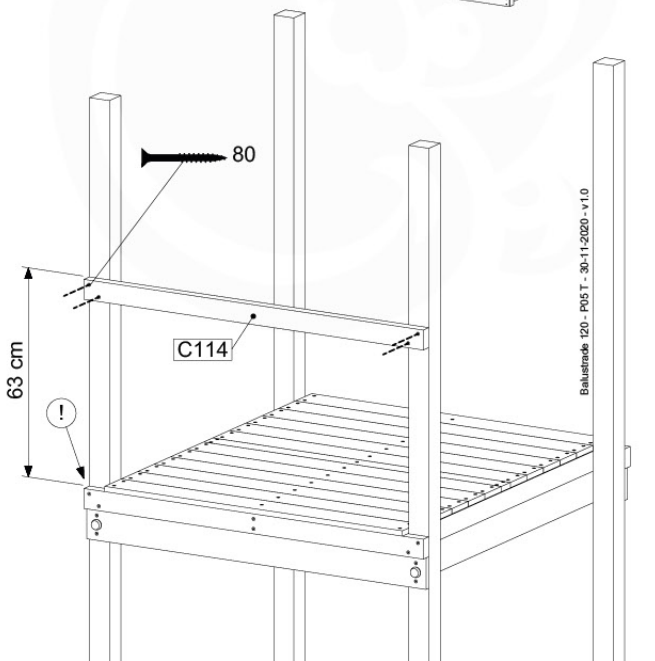

06-1

Balustrade 120 - P05 T - 30-11-2020 - v1.0