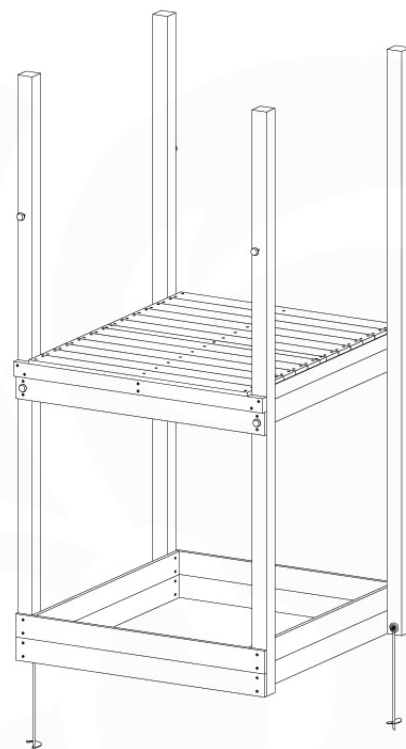

04 Base Tower

BT11

	PartNo	PartName	QTY.
Hardware Pack	001_406	Stealth Screw 8x45	10
	002_220	Gap Point Screw T25 - 5x45	118
	002_223	Gap Point Screw T25 - 5x80	20
Other	007_001	Ground-anchor	2
Hardware Pack	022_31x	bpc-base version 3	8
	022_84x	bpc cover	8
Timber	A240	Post 70x70 L2400	4
	C114	Beam 1140 mm	5
	D100	Board 1000 mm	11-14
	D114	Board 1140 mm	12

Base Tower NL - P06 - BT11 - 30-11-2020 - v3.0

04-1

04-2

04-3

04-4

05 Balustrade (1x)

BL03

	PartNo	PartName	QTY.
Hardware Pack	002_220	Gap Point Screw T25 - 5x45	24
	002_223	Gap Point Screw T25 - 5x80	4
Timber	C114	Beam 1140 mm	1
	D65	Board 650 mm	6