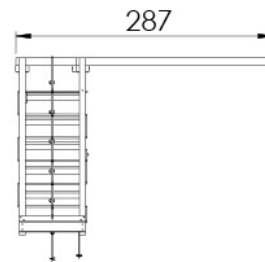

Part 2

Assembly

Climb Frames

Instructions

1-Position Frame 200 857_105

2-Position Frame 200 857_106

EN 71-1,-2,-3,-8.5,-9

Jungle Gym[®]
BACKYARD PLAYGROUNDS