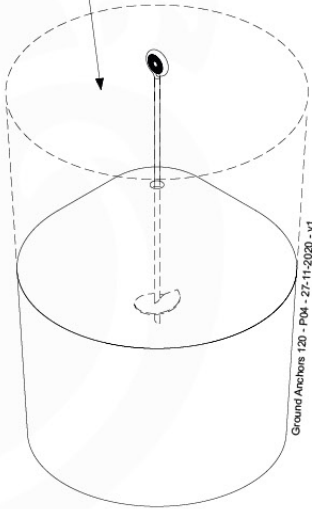

Ground Anchors 120 - P02 - 27-11-2020 - v1

12-1

12-2

40 L / 80 kg

24h

13 Accessories

AC01

	PartNo	PartName	QTY.
Hardware Pack	001_406	Stealth Screw 8x45	1
	002_041	Dome head screw 4.5 x 20 mm	3
	002_042	Dome head screw 3.5 x 13mm	4
	002_219	Gap Point Screw T25 - 5x30	2
	022_84x	bpc cover	1
Other	022_300	Steering Wheel	1
	022_800	Rail P/T 105	1
	022_910	Sandpad	1
	103_901	Logo ID Plate	1
	104_107	Tool Set Climbing Units	1
	120_024	Tower Flag	1
	122_302	Telescope	1