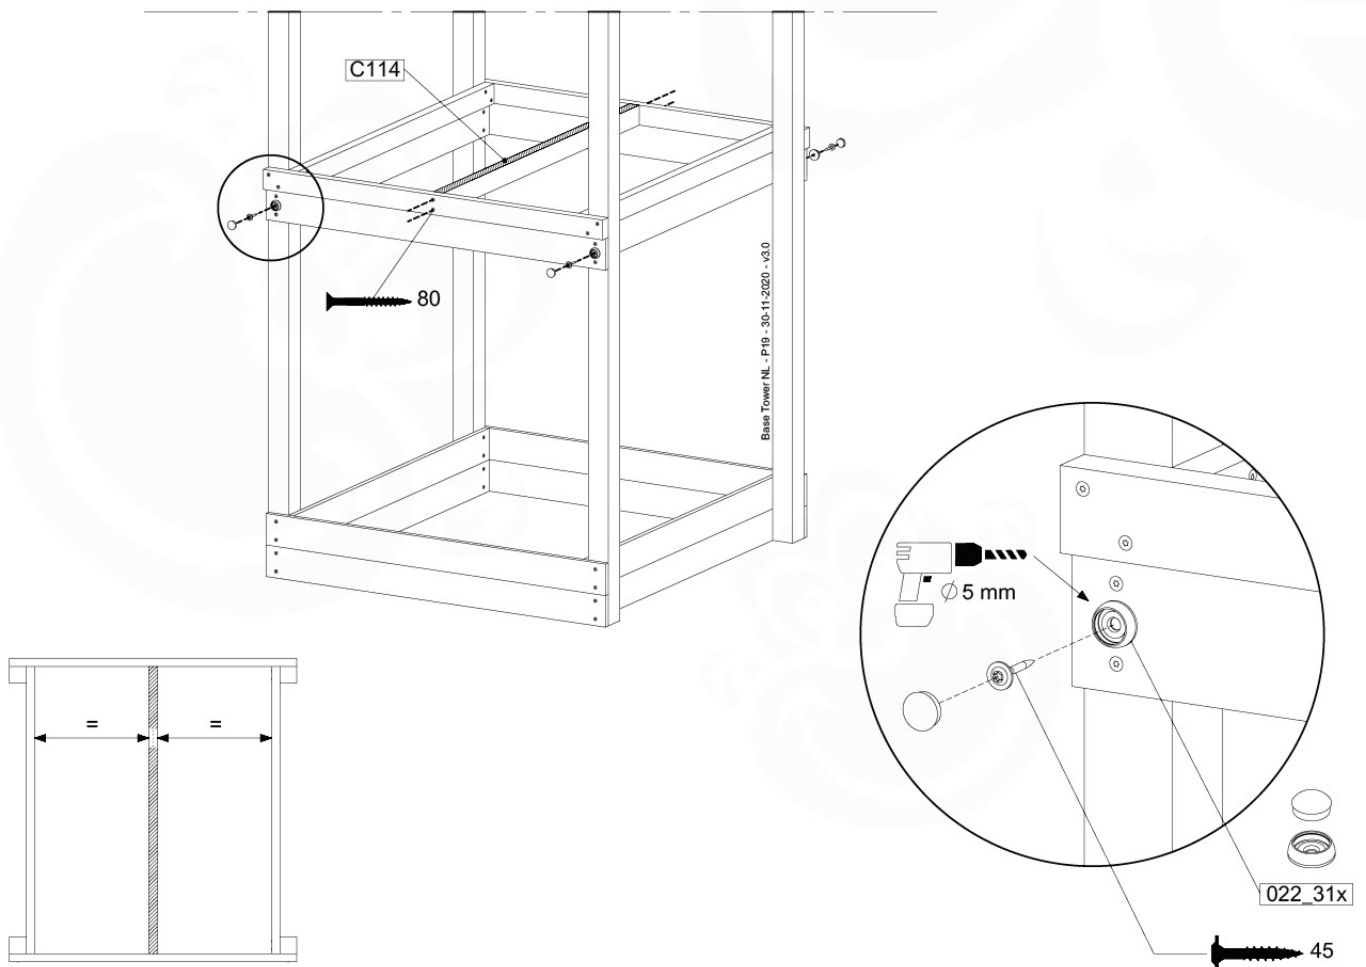

04 Base Tower

BT11

	PartNo	PartName	QTY.
Hardware Pack	001_406	Stealth Screw 8x45	10
	002_220	Gap Point Screw T25 - 5x45	118
	002_223	Gap Point Screw T25 - 5x80	20
Other	007_001	Ground-anchor	2
Hardware Pack	022_31x	bpc-base version 3	8
	022_84x	bpc cover	8
Timber	A240	Post 70x70 L2400	4
	C114	Beam 1140 mm	5
	D100	Board 1000 mm	11-14
	D114	Board 1140 mm	12

Base Tower NL - P06 - BT11 - 30-11-2020 - v3.0

04-1

04-2

04-3

04-4

05 Balustrade (1x)

BL03

	PartNo	PartName	QTY.
Hardware Pack	002_220	Gap Point Screw T25 - 5x45	24
	002_223	Gap Point Screw T25 - 5x80	4
Timber	C114	Beam 1140 mm	1
	D65	Board 650 mm	6