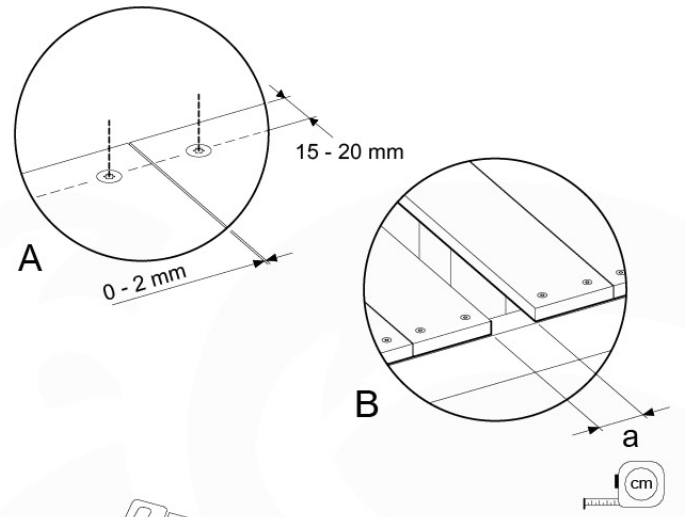

04 Base Tower

BT11

	PartNo	PartName	QTY.
Hardware Pack	001_406	Stealth Screw 8x45	10
	002_220	Gap Point Screw T25 - 5x45	118
	002_223	Gap Point Screw T25 - 5x80	20
Other	007_001	Ground-anchor	2
Hardware Pack	022_31x	bpc-base version 3	8
	022_84x	bpc cover	8
Timber	A240	Post 70x70 L2400	4
	C114	Beam 1140 mm	5
	D100	Board 1000 mm	11-14
	D114	Board 1140 mm	12

Base Tower NL - P06 - BT11 - 30-11-2020 - v3.0

04-1

04-2

04-3

04-4

05 Balustrade (1x)

BL03

	PartNo	PartName	QTY.
Hardware Pack	002_220	Gap Point Screw T25 - 5x45	24
	002_223	Gap Point Screw T25 - 5x80	4
Timber	C114	Beam 1140 mm	1
	D65	Board 650 mm	6