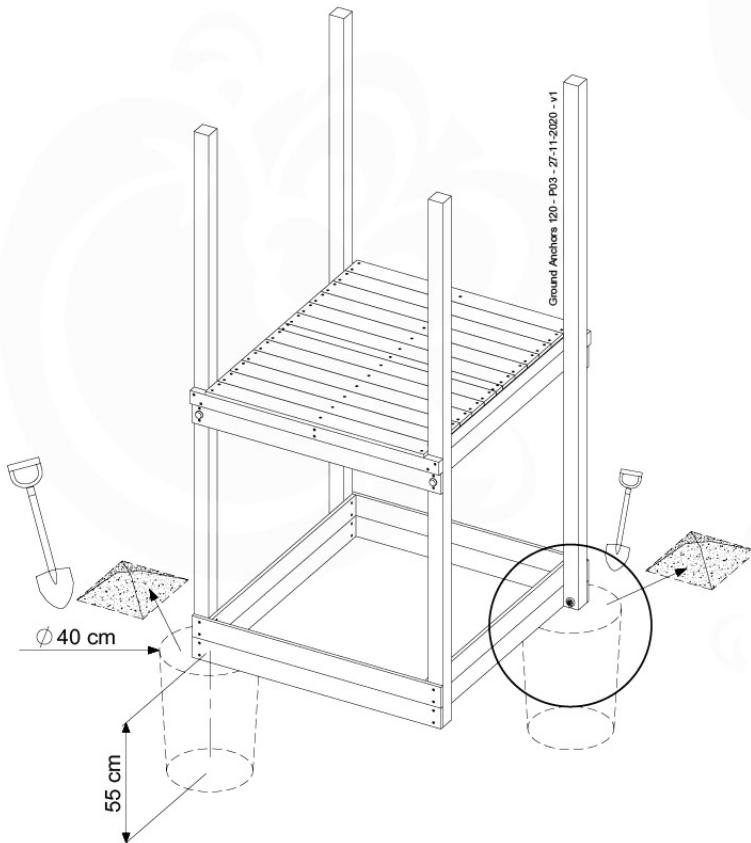

12

1-Swing frame / 2-Swing frame
457_101
457_102

+

12

1-Climb frame / 2-Climb frame
457_105
457_106

12 Ground Anchors

GA05

Parts:
Hardware Package Tower →

Ground Anchors 120 - P02 - 27-11-2020 - v1

12-1

12-2

40 L / 80 kg

24h

13 Accessories

AC01

	PartNo	PartName	QTY.
Hardware Pack	001_406	Stealth Screw 8x45	1
	002_041	Dome head screw 4.5 x 20 mm	3
	002_042	Dome head screw 3.5 x 13mm	4
	002_219	Gap Point Screw T25 - 5x30	2
	022_84x	bpc cover	1
Other	022_300	Steering Wheel	1
	022_800	Rail P/T 105	1
	022_910	Sandpad	1
	103_901	Logo ID Plate	1
	104_107	Tool Set Climbing Units	1
	120_024	Tower Flag	1
	122_302	Telescope	1