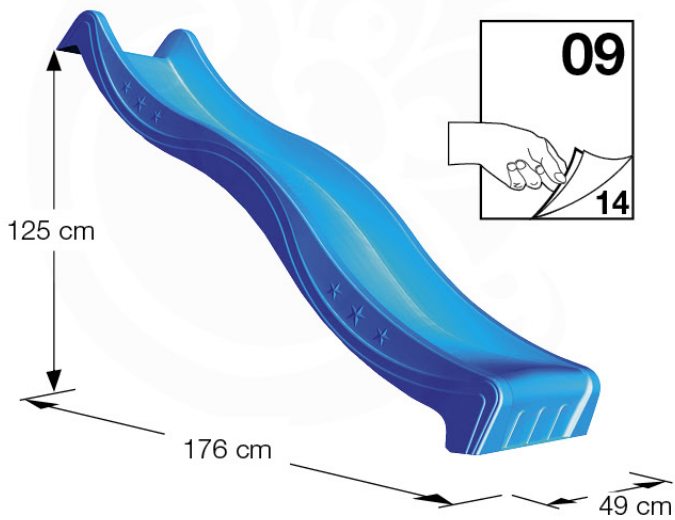

08 Add-on

Wavy Star Slide XL

- 324_100 Yellow
- 324_200 Blue
- 324_300 Green
- 324_400 Red
- 324_500 Fuchsia
- 324_600 Dark Green