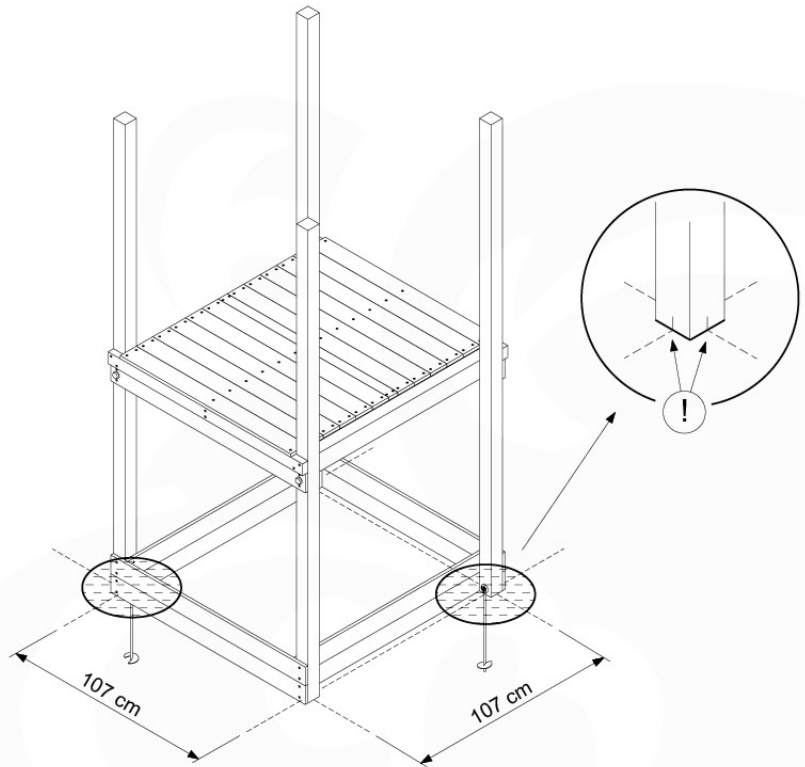

Foundation Plan - P07 - 27-11-2020 - v3