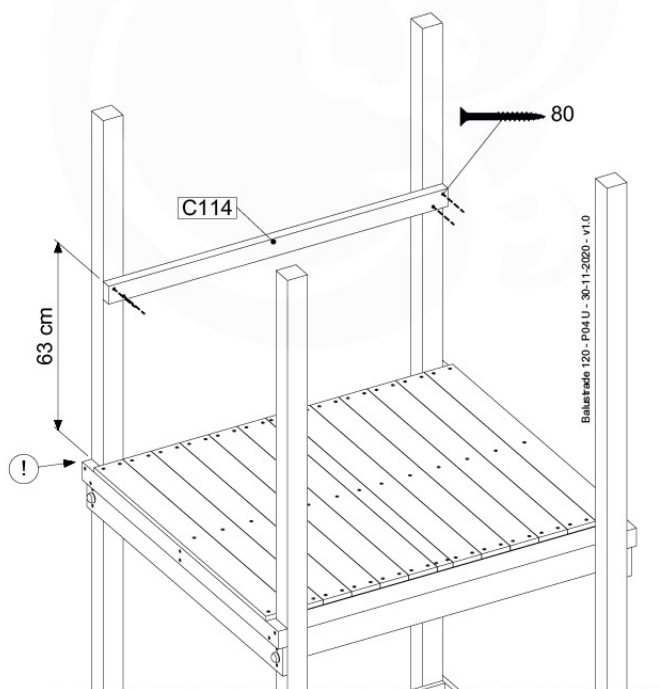

04 Base Tower

BT11

	PartNo	PartName	QTY.
Hardware Pack	001_406	Stealth Screw 8x45	10
	002_220	Gap Point Screw T25 - 5x45	118
	002_223	Gap Point Screw T25 - 5x80	20
Other	007_001	Ground-anchor	2
Hardware Pack	022_31x	bpc-base version 3	8
	022_84x	bpc cover	8
Timber	A240	Post 70x70 L2400	4
	C114	Beam 1140 mm	5
	D100	Board 1000 mm	11-14
	D114	Board 1140 mm	12

Base Tower NL - P06 - BT11 - 30-11-2020 - v3.0

04-1

04-2

04-3

04-4

05 Balustrade (1x)

BL03

	PartNo	PartName	QTY.
Hardware Pack	002_220	Gap Point Screw T25 - 5x45	24
	002_223	Gap Point Screw T25 - 5x80	4
Timber	C114	Beam 1140 mm	1
	D65	Board 650 mm	6

Balustrade 120 - P04 U - 30-11-2020 - v1.0

05-1

06 Balustrade (2x)

BL04

	PartNo	PartName	QTY.
Hardware Pack	002_220	Gap Point Screw T25 - 5x45	24
	002_223	Gap Point Screw T25 - 5x80	4
Timber	C114	Beam 1140 mm	1
	D65	Board 650 mm	6